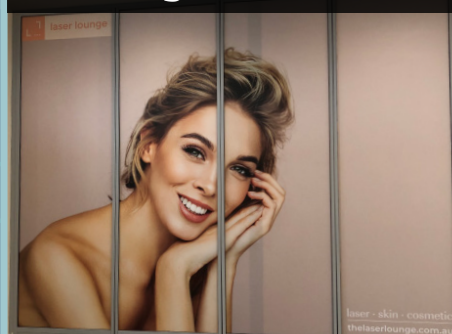

Digital Prints